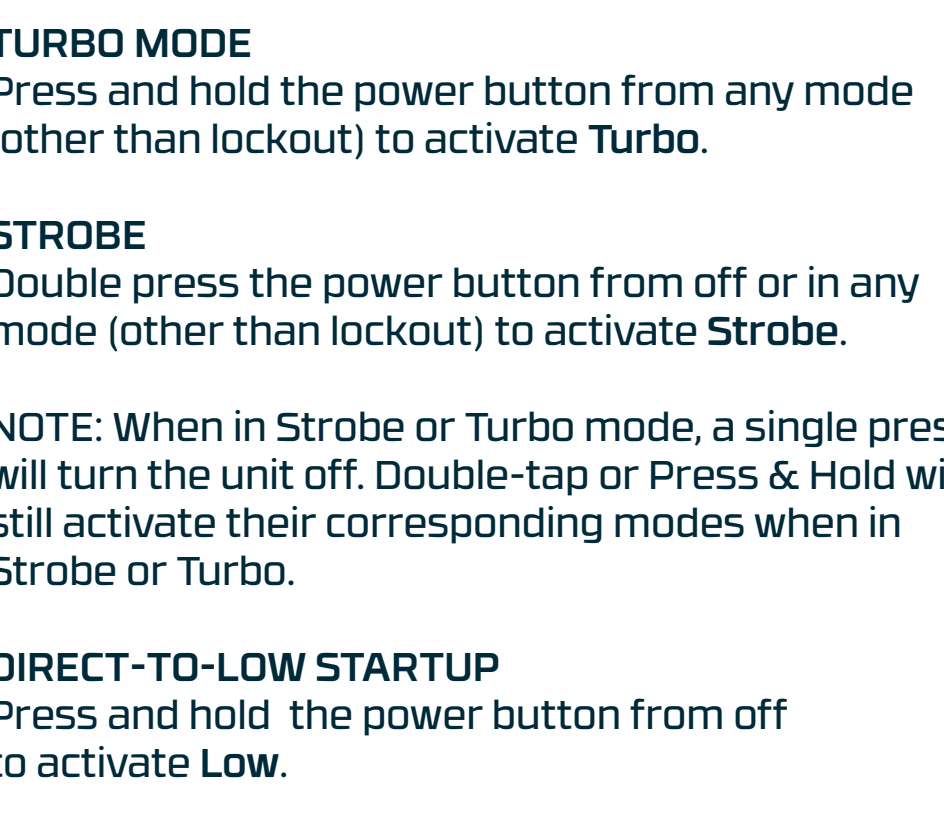

### BATTERY LEVEL INDICATOR

The power button light serves as the battery level indicator while the product is in use (any mode).

- Steady Orange: Battery more than 25%
- Pulsing Orange: Battery less than 25%

### MODE SELECTOR DIAL

Quickly select light modes with a simple thumb rotation.