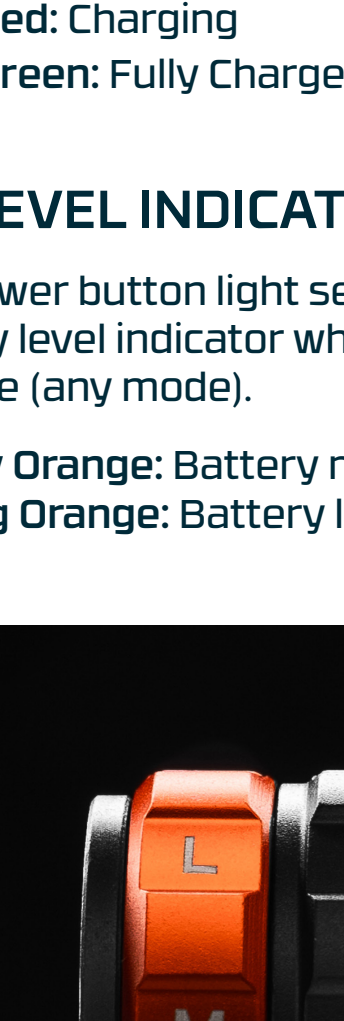

POWER SOURCE

CHARGING INDICATOR

A small light near the positive (+) terminal of the battery serves as the charging status indicator.

- Solid Red: Charging
- Solid Green: Fully Charged

BATTERY LEVEL INDICATOR

The power button light serves as the battery level indicator while the product is in use (any mode).

- Steady Orange: Battery more than 25%
- Pulsing Orange: Battery less than 25%