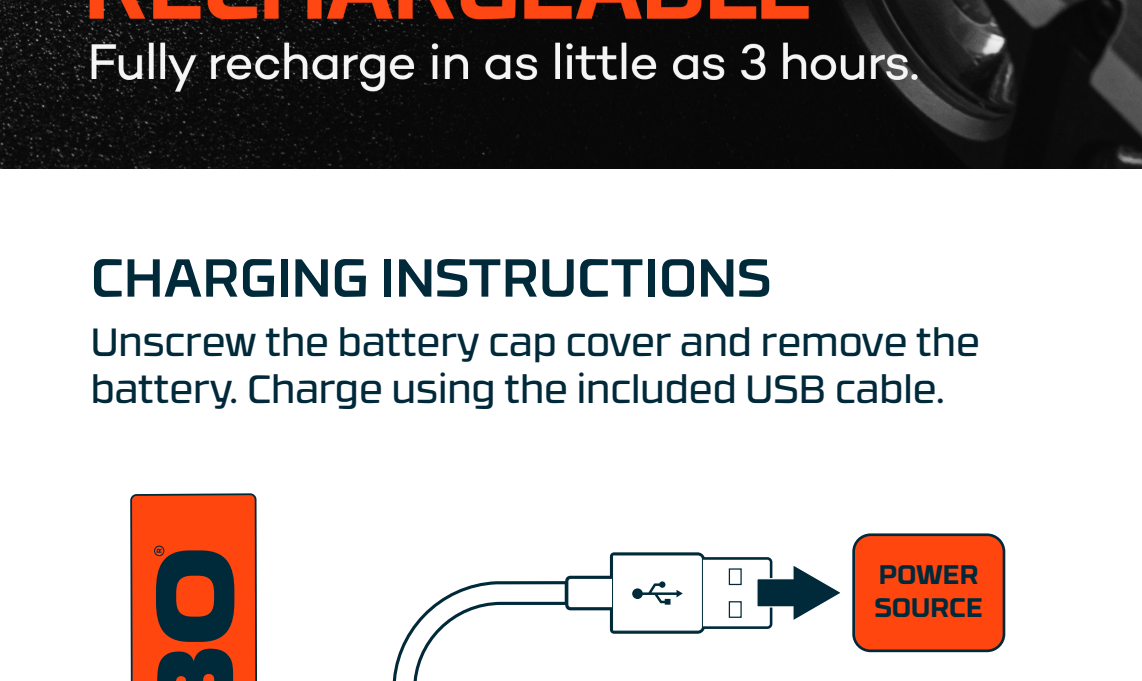

**USB-C RECHARGEABLE**

**IPX7 WATERPROOF**

**MAGNETIC BASE**

**MODE SELECTOR DIAL**