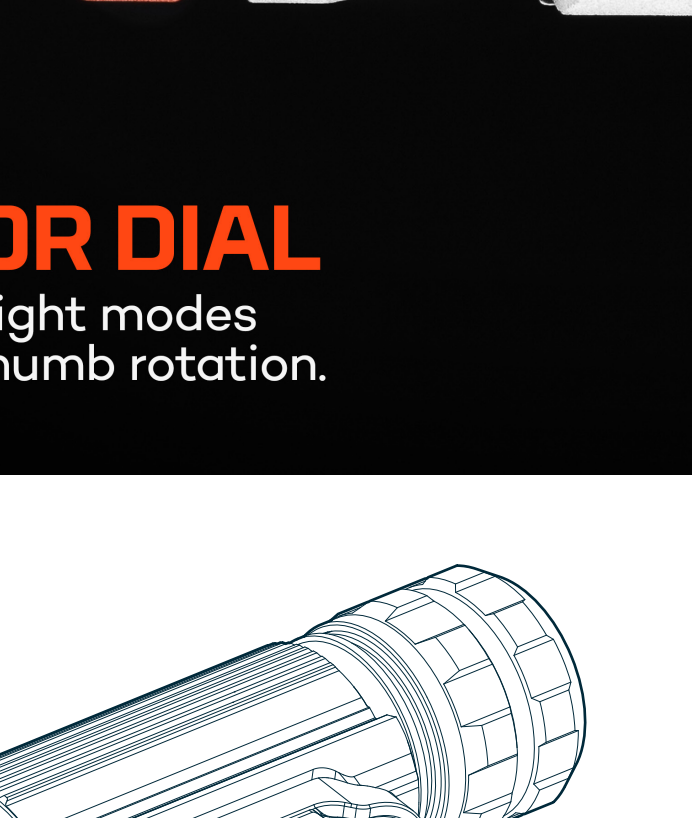

### CHARGING INDICATOR

A small light near the positive (+) terminal of the battery serves as the charging status indicator.

- Solid Red: Charging
- Solid Green: Fully Charged

### BATTERY LEVEL INDICATOR

The power button light serves as the battery level indicator while the product is in use (any mode).

- Steady Orange: Battery more than 25%
- Pulsing Orange: Battery less than 25%